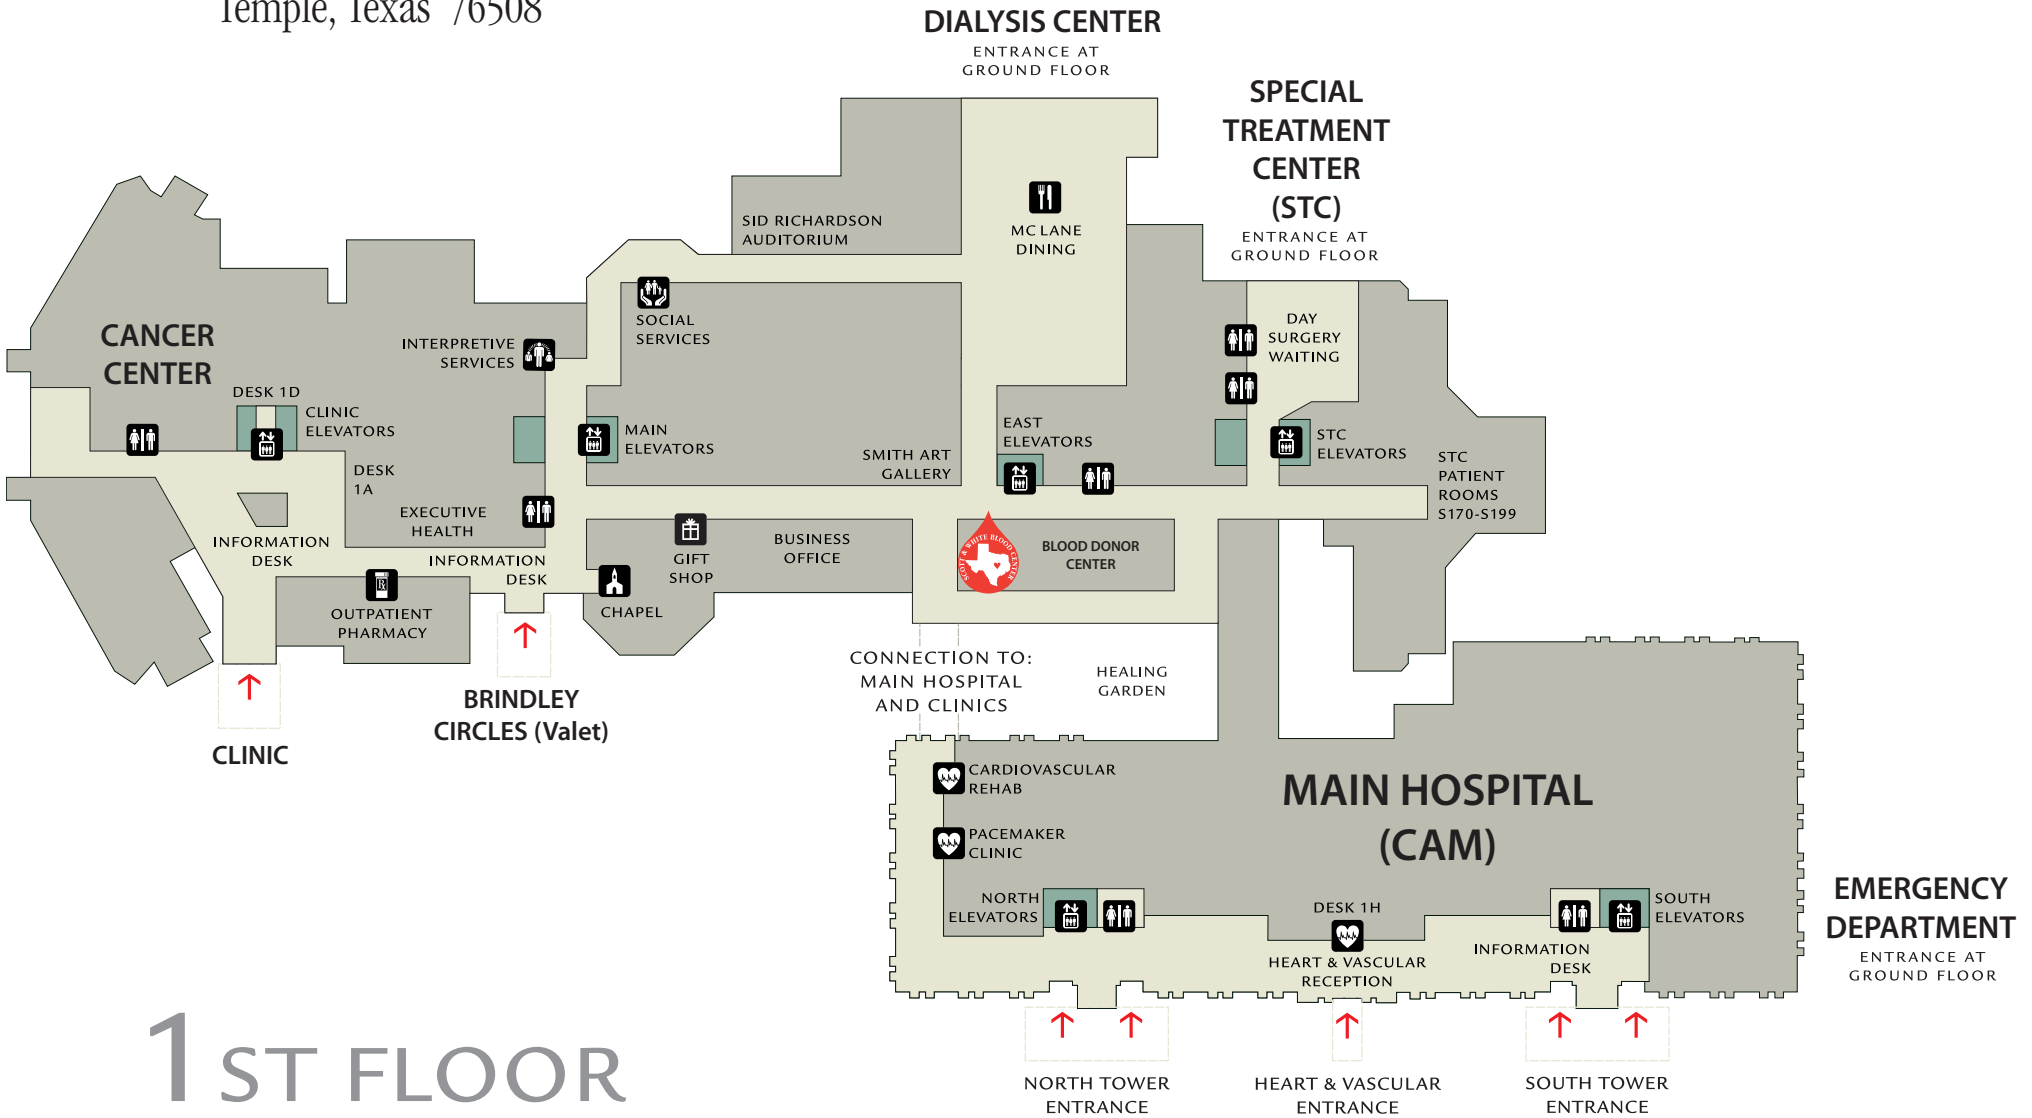

SCOTT & WHITE

2401 S. 31st Street
Temple, Texas 76508

1ST FLOOR